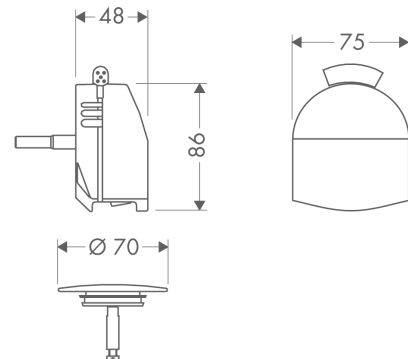

Exafill

Finish set bath filler, waste and overflow set plus

Surfaces: **brushed black chrome** Art. no. : **58128340**

Description

product features

- Consists of: cover, security plug
- suitable for standard and large bath tubs, baths with recessed overflow opening
- triple aerator
- jet former can be adjusted by 20°
- Flow rate (at 3 bar) 38 l/min
- please specify when ordering if required for low pressure
- WRAS 1905384
- WRAS 1905384
- Kiwa UK 1401703
- Kiwa UK 1905708

Article Details

Price excl. VAT

£ 468.80

Certificates

kiwa

Product image

Scale drawing

Flowchart