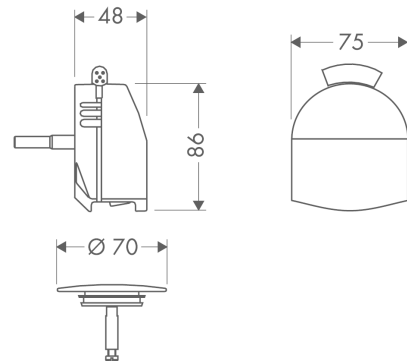

Exafill

Finish set bath filler, waste and overflow set plus

Surfaces: **brushed redgold** Art. no. : **58128310**

Description

product features

- Consists of: cover, security plug
- suitable for standard and large bath tubs, baths with recessed overflow opening
- triple aerator
- jet former can be adjusted by 20°
- Flow rate (at 3 bar) 38 l/min
- please specify when ordering if required for low pressure
- WRAS 1905384
- WRAS 1905384
- Kiwa UK 1401703
- Kiwa UK 1905708

Article Details

Price excl. VAT

£ 468.80

Certificates

kiwa

Product image

Scale drawing

Flowchart