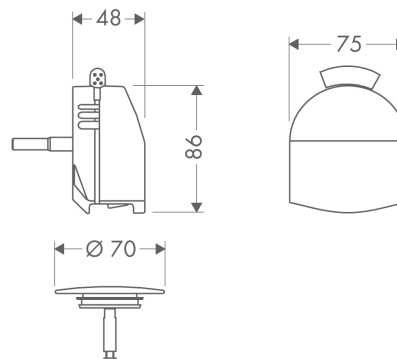

Exafill

Finish set bath filler, waste and overflow set plus

Surfaces: **polished redgold** Art. no. : **58128300**

Description

product features

- Consists of: cover, security plug
- suitable for standard and large bath tubs, baths with recessed overflow opening
- triple aerator
- jet former can be adjusted by 20°
- Flow rate (at 3 bar) 38 l/min
- please specify when ordering if required for low pressure
- WRAS 1905384
- WRAS 1905384
- Kiwa UK 1401703
- Kiwa UK 1905708

Article Details

Price excl. VAT

£ 468.80

Certificates

kiwa

Product image

Scale drawing

Flowchart