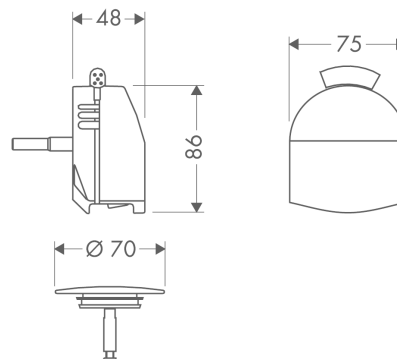

Exafill

Finish set bath filler, waste and overflow set plus

Surfaces: **brushed bronze** Art. no. : **58128140**

Description

product features

- Consists of: cover, security plug
- suitable for standard and large bath tubs, baths with recessed overflow opening
- triple aerator
- jet former can be adjusted by 20°
- Flow rate (at 3 bar) 38 l/min
- please specify when ordering if required for low pressure
- WRAS 1905384
- WRAS 1905384
- Kiwa UK 1401703
- Kiwa UK 1905708

Article Details

Price excl. VAT

£ 468.80

Certificates

kiwa

Product image

Scale drawing

Flowchart