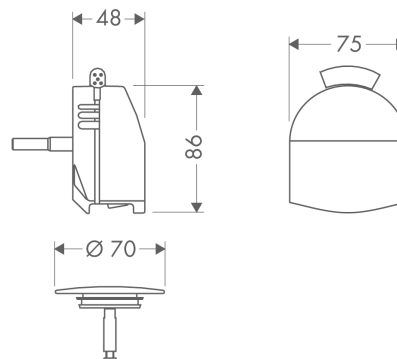

Exafill
Finish set bath filler, waste and overflow set plus
 Surfaces: **chrome** Art. no. : **58128000**

Description

product features

- Consists of: cover, security plug
- suitable for standard and large bath tubs, baths with recessed overflow opening
- triple aerator
- jet former can be adjusted by 20°
- Flow rate (at 3 bar) 38 l/min
- please specify when ordering if required for low pressure
- WRAS 1905384
- WRAS 1905384
- Kiwa UK 1401703
- Kiwa UK 1905708

Article Details

Price excl. VAT

£ 312.50

Certificates

kiwa

Product image

Scale drawing

Flowchart