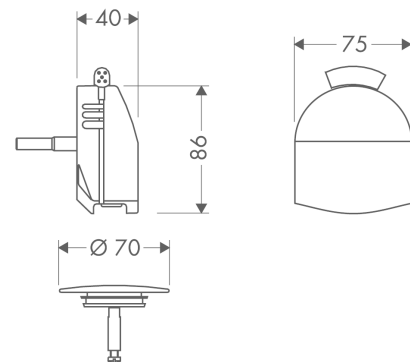

#### product features

- Consists of: cover, security plug
- suitable for standard and large bath tubs
- triple aerator
- jet former can be adjusted by 20°
- Flow rate (at 3 bar) 38 l/min
- WRAS 1905384
- WRAS 1905384
- Kiwa UK 1401703
- Kiwa UK 1905708

### Scale drawing