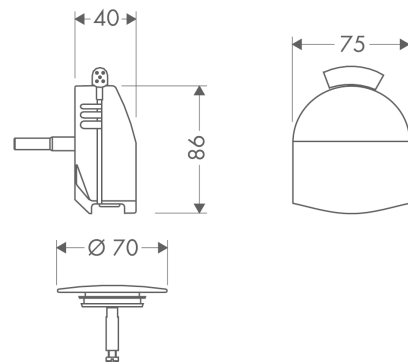

Exafill

Finish set bath filler, waste and overflow set

Surfaces: **brushed brass** Art. no. : **58127950**

Description

product features

- Consists of: cover, security plug
- suitable for standard and large bath tubs
- triple aerator
- jet former can be adjusted by 20°
- Flow rate (at 3 bar) 38 l/min
- WRAS 1905384
- WRAS 1905384
- Kiwa UK 1401703
- Kiwa UK 1905708

Article Details

Price excl. VAT

£ 230.00

Certificates

kiwa

Product image

Scale drawing

Flowchart