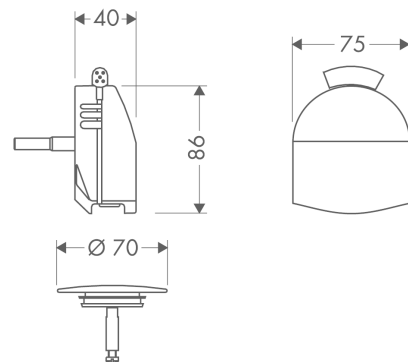

Exafill

Finish set bath filler, waste and overflow set
Surfaces: **brushed nickel** Art. no. : **58127820**

Description

product features

- Consists of: cover, security plug
- suitable for standard and large bath tubs
- triple aerator
- jet former can be adjusted by 20°
- Flow rate (at 3 bar) 38 l/min
- WRAS 1905384
- WRAS 1905384
- Kiwa UK 1401703
- Kiwa UK 1905708

Article Details

Price excl. VAT

£ 230.00

Certificates

kiwa

Product image

Scale drawing

Flowchart