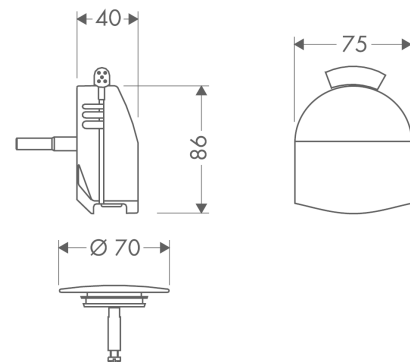

Exafill

Finish set bath filler, waste and overflow set

Surfaces: **stainless steel optic** Art. no. : **58127800**

Description

product features

- Consists of: cover, security plug
- suitable for standard and large bath tubs
- triple aerator
- jet former can be adjusted by 20°
- Flow rate (at 3 bar) 38 l/min
- WRAS 1905384
- WRAS 1905384
- Kiwa UK 1401703
- Kiwa UK 1905708

Article Details

Price excl. VAT

£ 230.00

Certificates

kiwa

Product image

Scale drawing

Flowchart