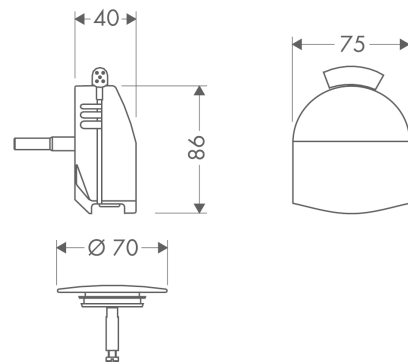

#### product features

- Consists of: cover, security plug
- suitable for standard and large bath tubs
- triple aerator
- jet former can be adjusted by 20°
- Flow rate (at 3 bar) 38 l/min
- WRAS 1905384
- WRAS 1905384
- Kiwa UK 1401703
- Kiwa UK 1905708

### Scale drawing