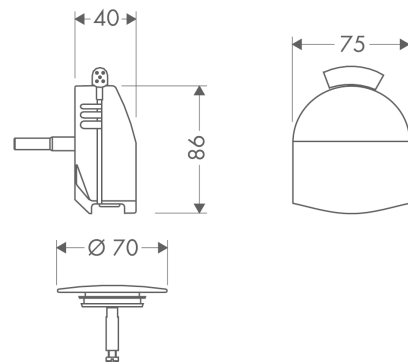

Exafill

Finish set bath filler, waste and overflow set

Surfaces: **brushed redgold** Art. no. : **58127310**

Description

product features

- Consists of: cover, security plug
- suitable for standard and large bath tubs
- triple aerator
- jet former can be adjusted by 20°
- Flow rate (at 3 bar) 38 l/min
- WRAS 1905384
- WRAS 1905384
- Kiwa UK 1401703
- Kiwa UK 1905708

Article Details

Price excl. VAT

£ 230.00

Certificates

kiwa

Product image

Scale drawing

Flowchart