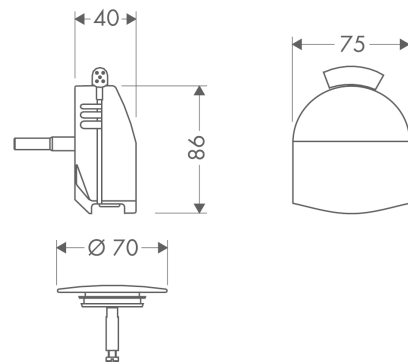

Exafill

Finish set bath filler, waste and overflow set

Surfaces: **polished redgold** Art. no. : **58127300**

Description

product features

- Consists of: cover, security plug
- suitable for standard and large bath tubs
- triple aerator
- jet former can be adjusted by 20°
- Flow rate (at 3 bar) 38 l/min
- WRAS 1905384
- WRAS 1905384
- Kiwa UK 1401703
- Kiwa UK 1905708

Article Details

Price excl. VAT

£ 230.00

Certificates

kiwa

Product image

Scale drawing

Flowchart