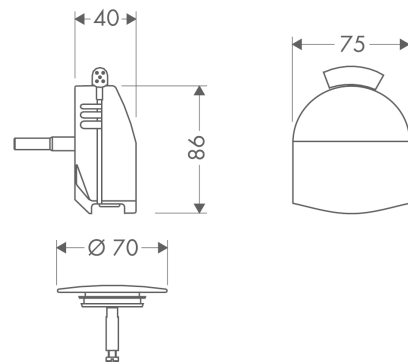

Exafill

Finish set bath filler, waste and overflow set

Surfaces: **brushed bronze** Art. no. : **58127140**

Description

product features

- Consists of: cover, security plug
- suitable for standard and large bath tubs
- triple aerator
- jet former can be adjusted by 20°
- Flow rate (at 3 bar) 38 l/min
- WRAS 1905384
- WRAS 1905384
- Kiwa UK 1401703
- Kiwa UK 1905708

Article Details

Price excl. VAT

£ 230.00

Certificates

kiwa

Product image

Scale drawing

Flowchart