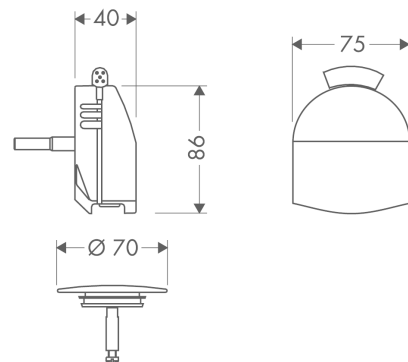

Exafill
Finish set bath filler, waste and overflow set
 Surfaces: **chrome** Art. no. : **58127000**

Description

product features

- Consists of: cover, security plug
- suitable for standard and large bath tubs
- triple aerator
- jet former can be adjusted by 20°
- Flow rate (at 3 bar) 38 l/min
- WRAS 1905384
- WRAS 1905384
- Kiwa UK 1401703
- Kiwa UK 1905708

Article Details

Price excl. VAT

£ 153.33

Certificates

kiwa

Product image

Scale drawing

Flowchart