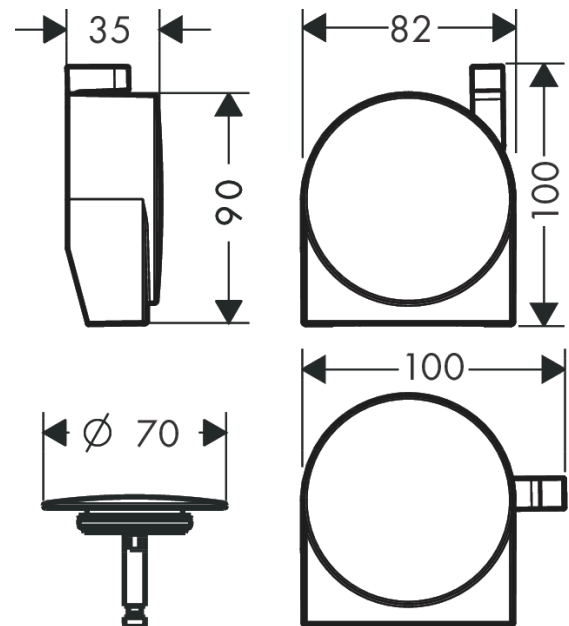

Exafill S

Finish set bath filler, waste and overflow set

Surfaces: **polished gold-optic** Art. no. : **58117990**

Description

product features

- Consists of: cover, security plug
- suitable for standard and large bath tubs
- wide flood jet
- jet former can be adjusted by 30°
- Flow rate (at 3 bar) 19 l/min
- WRAS 1512028
- WRAS 1910333
- WRAS 1910333
- Kiwa UK 1910733

Article Details

Price excl. VAT

£ 222.50

Technology

Certificates

kiwa

Product image

Scale drawing