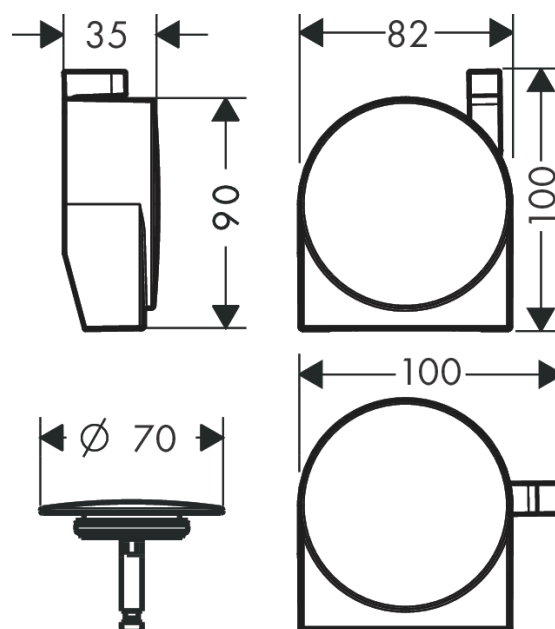

Exafill S

Finish set bath filler, waste and overflow set

Surfaces: **brushed brass** Art. no. : **58117950**

Description

product features

- Consists of: cover, security plug
- suitable for standard and large bath tubs
- wide flood jet
- jet former can be adjusted by 30°
- Flow rate (at 3 bar) 19 l/min
- WRAS 1512028
- WRAS 1910333
- WRAS 1910333
- Kiwa UK 1910733

Article Details

Price excl. VAT

£ 222.50

Technology

Certificates

kiwa

Product image

Scale drawing

Flowchart