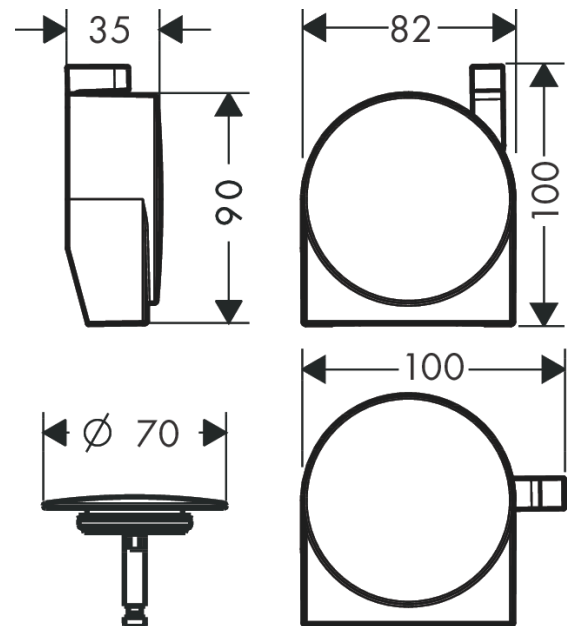

Exafill S

Finish set bath filler, waste and overflow set

Surfaces: **brushed nickel** Art. no. : **58117820**

Description

product features

- Consists of: cover, security plug
- suitable for standard and large bath tubs
- wide flood jet
- jet former can be adjusted by 30°
- Flow rate (at 3 bar) 19 l/min
- WRAS 1512028
- WRAS 1910333
- WRAS 1910333
- Kiwa UK 1910733

Article Details

Price excl. VAT

£ 222.50

Technology

Certificates

kiwa

Product image

Scale drawing