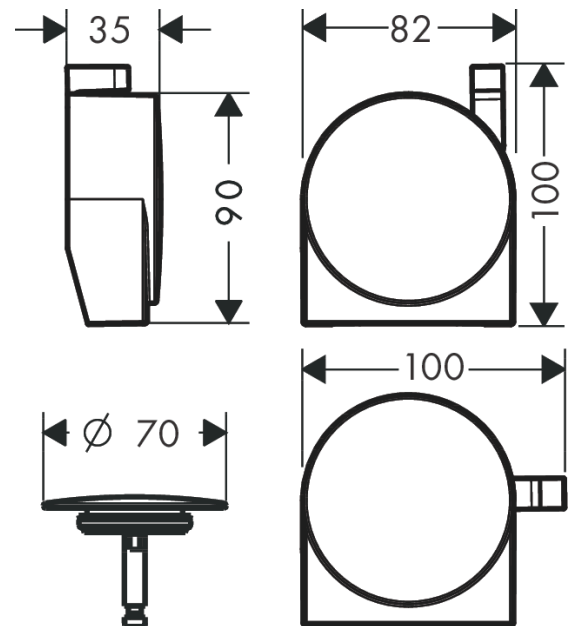

Exafill S
Finish set bath filler, waste and overflow set
 Surfaces: **matt white** Art. no. : **58117700**

Description

product features

- Consists of: cover, security plug
- suitable for standard and large bath tubs
- wide flood jet
- jet former can be adjusted by 30°
- Flow rate (at 3 bar) 19 l/min
- WRAS 1512028
- WRAS 1910333
- WRAS 1910333
- Kiwa UK 1910733

Article Details

Price excl. VAT

£ 207.70

Technology

Certificates

kiwa

Product image

Scale drawing