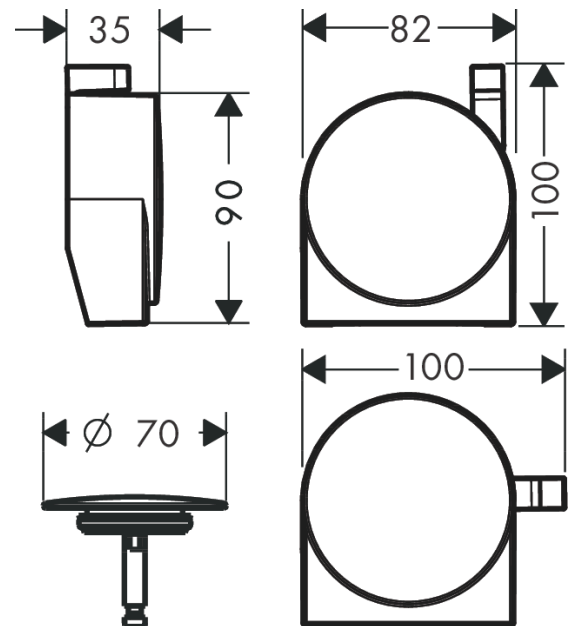

Exafill S

Finish set bath filler, waste and overflow set

Surfaces: **matt black** Art. no. : **58117670**

Description

product features

- Consists of: cover, security plug
- suitable for standard and large bath tubs
- wide flood jet
- jet former can be adjusted by 30°
- Flow rate (at 3 bar) 19 l/min
- WRAS 1512028
- WRAS 1910333
- WRAS 1910333
- Kiwa UK 1910733

Article Details

Price excl. VAT

£ 207.70

Technology

Certificates

kiwa

Product image

Scale drawing