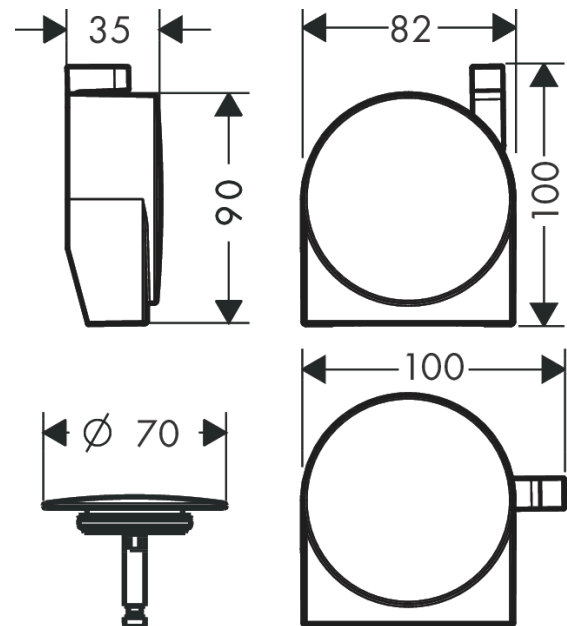

#### product features

- Consists of: cover, security plug
- suitable for standard and large bath tubs
- wide flood jet
- jet former can be adjusted by 30°
- Flow rate (at 3 bar) 19 l/min
- WRAS 1512028
- WRAS 1910333
- WRAS 1910333
- Kiwa UK 1910733

### Scale drawing