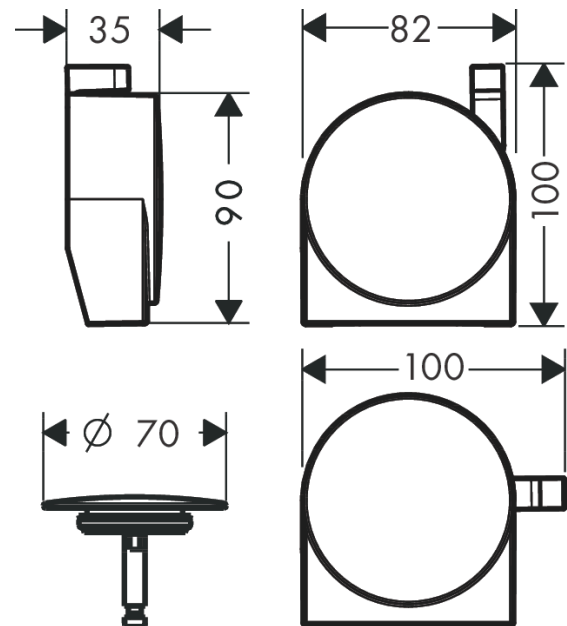

Exafill S

Finish set bath filler, waste and overflow set

Surfaces: **polished black chrome** Art. no. : **58117330**

Description

product features

- Consists of: cover, security plug
- suitable for standard and large bath tubs
- wide flood jet
- jet former can be adjusted by 30°
- Flow rate (at 3 bar) 19 l/min
- WRAS 1512028
- WRAS 1910333
- WRAS 1910333
- Kiwa UK 1910733

Article Details

Price excl. VAT

£ 222.50

Technology

Certificates

kiwa

Product image

Scale drawing