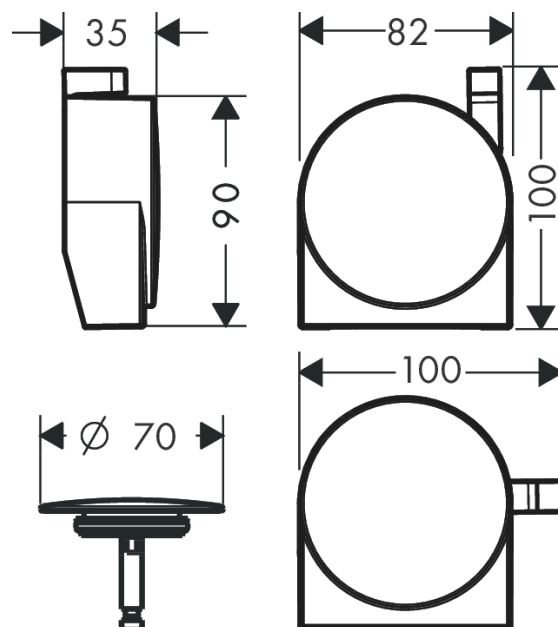

Exafill S

Finish set bath filler, waste and overflow set

Surfaces: **polished redgold** Art. no. : **58117300**

Description

product features

- Consists of: cover, security plug
- suitable for standard and large bath tubs
- wide flood jet
- jet former can be adjusted by 30°
- Flow rate (at 3 bar) 19 l/min
- WRAS 1512028
- WRAS 1910333
- WRAS 1910333
- Kiwa UK 1910733

Article Details

Price excl. VAT

£ 222.50

Technology

Certificates

kiwa

Product image

Scale drawing

Flowchart