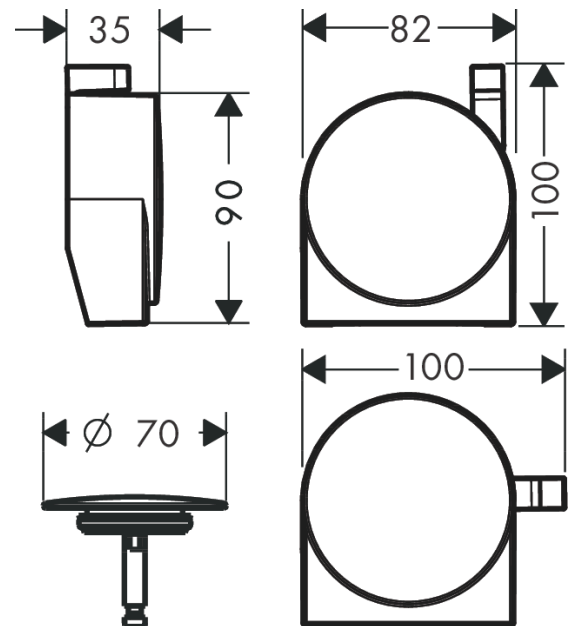

Exafill S

Finish set bath filler, waste and overflow set

Surfaces: **brushed gold-optic** Art. no. : **58117250**

Description

product features

- Consists of: cover, security plug
- suitable for standard and large bath tubs
- wide flood jet
- jet former can be adjusted by 30°
- Flow rate (at 3 bar) 19 l/min
- WRAS 1512028
- WRAS 1910333
- WRAS 1910333
- Kiwa UK 1910733

Article Details

Price excl. VAT

£ 222.50

Technology

Certificates

kiwa

Product image

Scale drawing