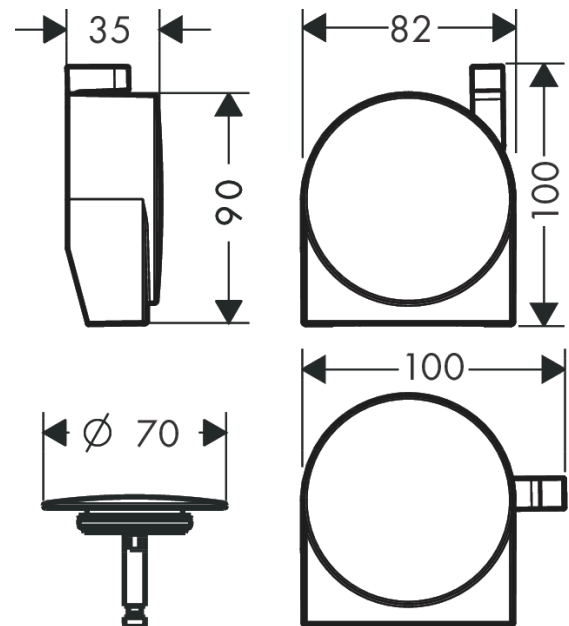

Exafill S

Finish set bath filler, waste and overflow set

Surfaces: **brushed bronze** Art. no. : **58117140**

Description

product features

- Consists of: cover, security plug
- suitable for standard and large bath tubs
- wide flood jet
- jet former can be adjusted by 30°
- Flow rate (at 3 bar) 19 l/min
- WRAS 1512028
- WRAS 1910333
- WRAS 1910333
- Kiwa UK 1910733

Article Details

Price excl. VAT

£ 222.50

Technology

Certificates

kiwa

Product image

Scale drawing