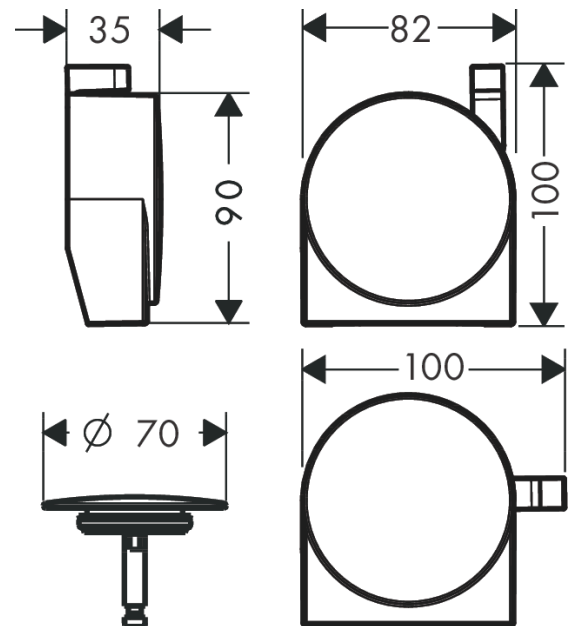

Exafill S
Finish set bath filler, waste and overflow set
 Surfaces: **chrome** Art. no. : **58117000**

Description

product features

- Consists of: cover, security plug
- suitable for standard and large bath tubs
- wide flood jet
- jet former can be adjusted by 30°
- Flow rate (at 3 bar) 19 l/min
- WRAS 1512028
- WRAS 1910333
- WRAS 1910333
- Kiwa UK 1910733

Article Details

Price excl. VAT

£ 148.33

Technology

Certificates

kiwa

Product image

Scale drawing