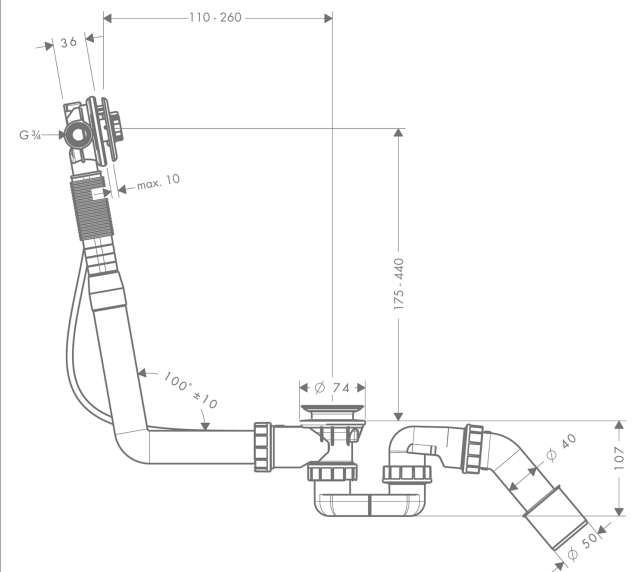

Exafill S

Basic set for bath filler with waste and overflow set for standard bathtubs

Surfaces: n.a. Art. no. : 58115180

Description

product features

- Consists of: basic set, bath tub trap
- suitable for standard bath tubs, baths with slanted rim
- bowden cable length 520 mm
- supply hose water connection left 3/4"
- WRAS 1512028
- WRAS 1910333
- WRAS 1910333

Article Details

Price excl. VAT

£ 111.67

Certificates

kiwa

Product image

Scale drawing

Flowchart