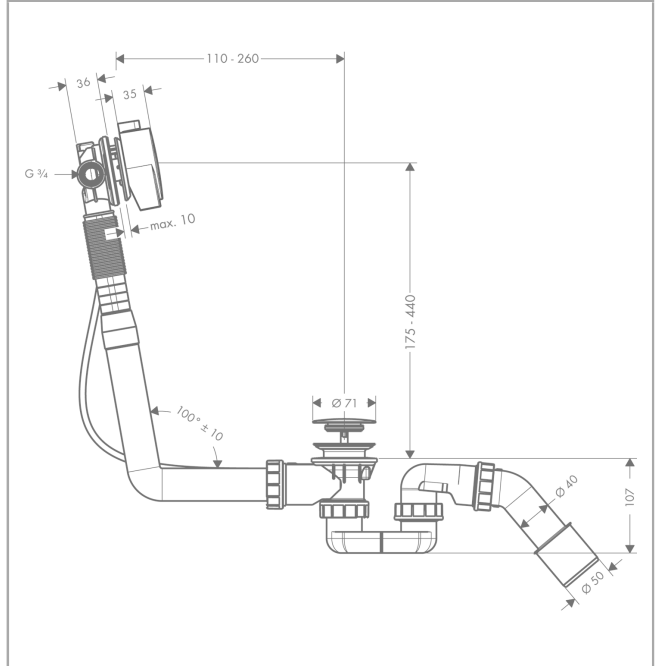

Exafill S

Complete set bath filler, waste and overflow set for standard bathtubs

Surfaces: **chrome** Art. no. : **58113000**

Description

product features

- Consists of: bath tub trap, basic set, finish set
- suitable for standard bath tubs, baths with slanted rim
- bowden cable length 520 mm
- supply hose water connection left 3/4"
- WRAS 1512028

Article Details

Price excl. VAT

£ 194.17

Certificates

kiwa

Product image

Scale drawing

Flowchart