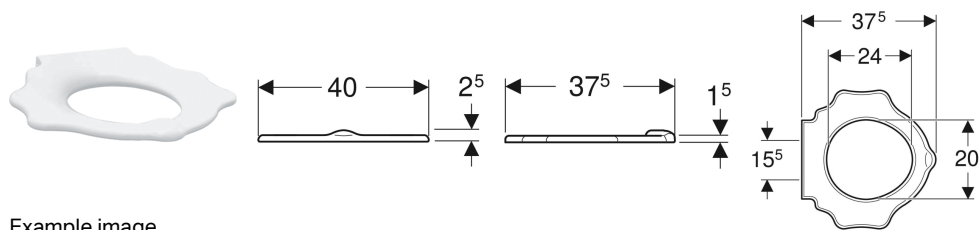

Geberit Bambini WC seat ring for children, with grips, turtle design

Example image

Application purposes

- For WCs for children

Characteristics

- Child-friendly turtle design
- With grips

- WC seat ring with overhang for protection against urine splashes
- Rounded edges for avoiding injuries
- Easy to clean

Technical data

Product material | Duroplast

Art. no.	Colour / surface	Hinge material
573370000	white	Stainless steel
573371000	yellow-green	Stainless steel
573372000	traffic yellow	Stainless steel
573373000	ruby red	Stainless steel