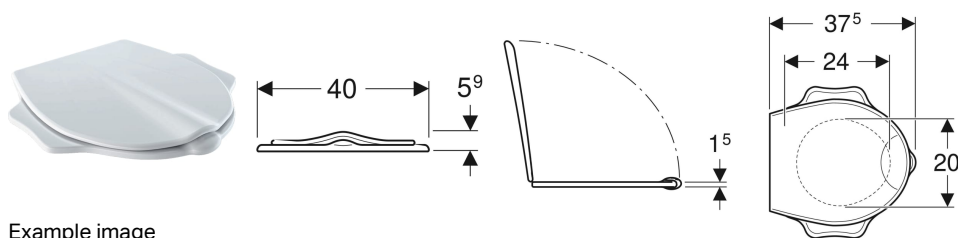

Geberit Bambini WC seat for children, with grips, turtle design

Example image

Application purposes

- For WCs for children

Characteristics

- Child-friendly turtle design
- With grips
- WC seat ring with overhang for protection against urine splashes

- Rounded edges for avoiding injuries
- Recessed handle adapted to children's hands for easy and hygienic opening
- Easy to clean

Technical data

Product material | Duroplast

Art. no.	Colour / surface	Soft-closing mechanism	Hinge material
573360000	white	no	Stainless steel
573361000	yellow-green	no	Stainless steel
573362000	traffic yellow	no	Stainless steel
573363000	ruby red	no	Stainless steel
573365000	white	yes	Brass chrome-plated
573366000	yellow-green	yes	Brass chrome-plated
573367000	traffic yellow	yes	Brass chrome-plated
573368000	ruby red	yes	Brass chrome-plated