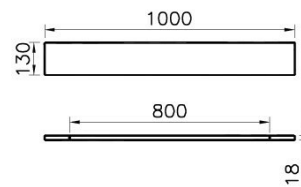

Name	Shelf
Colour	High Gloss Grey Birch
Designer	Vitra Design Team
Assembly	Wall-Hung
Guarantee	2 Years
Lighting	No
Finish-Body	Thermoform
Width	100 cm
Depth	13 cm

Product Code: 56949

Description

100 cm, High Gloss Grey Birch

VitrA reserves the right to make changes in products and technical details without prior notice.

All drawings contain the necessary measurements which are subject to standard tolerances. For exact measurements, in particular for customized installation scenarios, it can only be taken from the finished ceramic product.