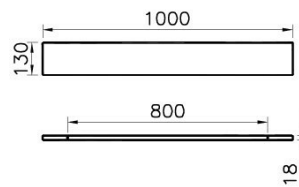

---

Name	Shelf
Colour	Waved Natural Wood
Designer	Vitra Design Team
Assembly	Wall-Hung
Guarantee	2 Years
Lighting	No
Finish-Body	Thermoform
Width	100 cm
Depth	13 cm

Product Code: 56940

---

#### Description

100 cm, Waved Natural Wood

---

VitrA reserves the right to make changes in products and technical details without prior notice.

All drawings contain the necessary measurements which are subject to standard tolerances. For exact measurements, in particular for customized installation scenarios, it can only be taken from the finished ceramic product.