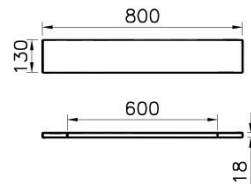

Name	Shelf
Colour	High Gloss Grey Birch
Designer	Vitra Design Team
Assembly	Wall-Hung
Guarantee	2 Years
Lighting	No
Finish-Body	Thermoform
Width	80 cm
Depth	13 cm

Product Code: 56928

Description

80 cm, High Gloss Grey Birch

VitrA reserves the right to make changes in products and technical details without prior notice.

All drawings contain the necessary measurements which are subject to standard tolerances. For exact measurements, in particular for customized installation scenarios, it can only be taken from the finished ceramic product.