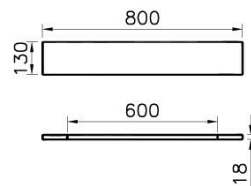

Name	Shelf
Colour	Anthracite
Designer	Vitra Design Team
Assembly	Wall-Hung
Guarantee	2 Years
Lighting	No
Finish-Body	Thermoform
Width	80 cm
Depth	13 cm

Product Code: 56926

Description

80 cm, Anthracite

VitrA reserves the right to make changes in products and technical details without prior notice.

All drawings contain the necessary measurements which are subject to standard tolerances. For exact measurements, in particular for customized installation scenarios, it can only be taken from the finished ceramic product.