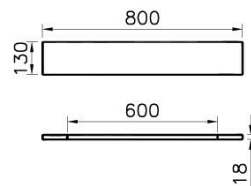

---

Name	Shelf
Colour	Waved Natural Wood
Designer	Vitra Design Team
Assembly	Wall-Hung
Guarantee	2 Years
Lighting	No
Finish-Body	Thermoform
Width	80 cm
Depth	13 cm

Product Code: 56919

---

#### Description

80 cm, Waved Natural Wood

---

---

VitrA reserves the right to make changes in products and technical details without prior notice.

All drawings contain the necessary measurements which are subject to standard tolerances. For exact measurements, in particular for customized installation scenarios, it can only be taken from the finished ceramic product.