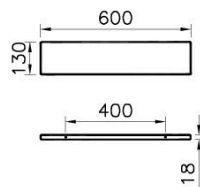

Name	Shelf
Colour	High Gloss Grey Birch
Designer	Vitra Design Team
Assembly	Wall-Hung
Guarantee	2 Years
Lighting	No
Finish-Body	Thermoform
Width	60 cm
Depth	13 cm

Product Code: 56907

Description

60 cm, High Gloss Grey Birch

VitrA reserves the right to make changes in products and technical details without prior notice.

All drawings contain the necessary measurements which are subject to standard tolerances. For exact measurements, in particular for customized installation scenarios, it can only be taken from the finished ceramic product.