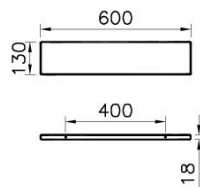

Name	Shelf
Colour	Waved Natural Wood
Designer	Vitra Design Team
Assembly	Wall-Hung
Guarantee	2 Years
Lighting	No
Finish-Body	Thermoform
Width	60 cm
Depth	13 cm

Product Code: 56898

Description

60 cm, Waved Natural Wood

VitrA reserves the right to make changes in products and technical details without prior notice.

All drawings contain the necessary measurements which are subject to standard tolerances. For exact measurements, in particular for customized installation scenarios, it can only be taken from the finished ceramic product.