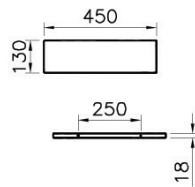

Name	Shelf
Colour	High Gloss Grey Birch
Designer	Vitra Design Team
Assembly	Wall-Hung
Guarantee	2 Years
Lighting	No
Finish-Body	Thermoform
Width	45 cm
Depth	13 cm

Product Code: 56886

Description

45 cm, High Gloss Grey Birch

VitrA reserves the right to make changes in products and technical details without prior notice.

All drawings contain the necessary measurements which are subject to standard tolerances. For exact measurements, in particular for customized installation scenarios, it can only be taken from the finished ceramic product.