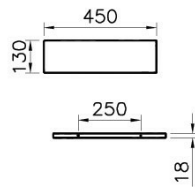

---

Name	Shelf
Colour	Waved Natural Wood
Designer	Vitra Design Team
Assembly	Wall-Hung
Guarantee	2 Years
Lighting	No
Finish-Body	Thermoform
Width	45 cm
Depth	13 cm

Product Code: 56875

---

#### Description

45 cm, Waved Natural Wood

---

VitrA reserves the right to make changes in products and technical details without prior notice.

All drawings contain the necessary measurements which are subject to standard tolerances. For exact measurements, in particular for customized installation scenarios, it can only be taken from the finished ceramic product.