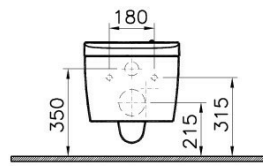

Name	V-Care Smart WC
Collection	V-Care
Colour	White
Designer	VitrA Design Team
Size	60 cm
Soft close	Yes
Certificate	KIWA
Certificate	CE
Segments	Mid-senior
Flush Type	Dual

Product Code: 5674B003-6104

Description

Comfort model, White, 60 cm, Wall-Hung, Rim-ex

- *Duvar kalınlığına göre ilave boru gerekebilir.
- *Additional pipe may be required due to wall thickness
- *Ein zusätzliches Abflrohr ist je nach Wandstärke erforderlich

VitrA reserves the right to make changes in products and technical details without prior notice.

All drawings contain the necessary measurements which are subject to standard tolerances. For exact measurements, in particular for customized installation scenarios, it can only be taken from the finished ceramic product.