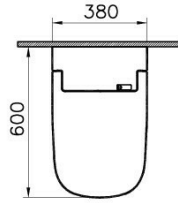

Name	V-Care Smart WC
Collection	V-Care
Colour	White
Designer	VitrA Design Team
Size	60 cm
Soft close	Yes
Certificate	KIWA
Certificate	CE
Segments	Mid-senior
Flush Type	Dual

Product Code: 5674B003-6104

Description

Comfort model, White, 60 cm, Wall-Hung, Rim-ex

- *Duvar kalınlığına göre ilave boru gerekebilir.
- *Additional pipe may be required due to wall thickness
- *Ein zusätzliches Abflrohr ist je nach Wandstärke erforderlich

VitrA reserves the right to make changes in products and technical details without prior notice.

All drawings contain the necessary measurements which are subject to standard tolerances. For exact measurements, in particular for customized installation scenarios, it can only be taken from the finished ceramic product.