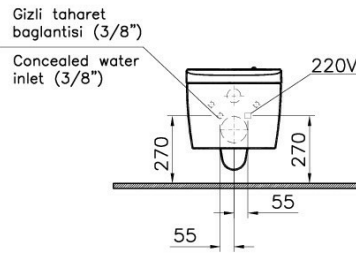

Name	V-Care Smart WC
Collection	V-Care
Colour	White
Designer	VitrA Design Team
Size	60 cm
Soft close	Yes
Certificate	KIWA
Certificate	CE
Segments	Mid-senior
Flush Type	Dual

Product Code: 5674B003-6104

Description

Comfort model, White, 60 cm, Wall-Hung, Rim-ex

- *Duvar kalınlığına göre ilave boru gerekebilir.
- *Additional pipe may be required due to wall thickness
- *Ein zusätzliches Abflrohr ist je nach Wandstärke erforderlich

VitrA reserves the right to make changes in products and technical details without prior notice.

All drawings contain the necessary measurements which are subject to standard tolerances. For exact measurements, in particular for customized installation scenarios, it can only be taken from the finished ceramic product.