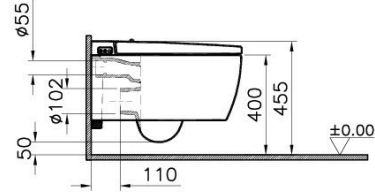

Name	V-Care Smart WC
Collection	V-Care
Colour	White
Designer	VitrA Design Team
Size	60 cm
Soft close	Yes
Certificate	KIWA
Certificate	CE
Segments	Mid-senior
Flush Type	Dual

Product Code: 5674B003-6104

Description

Comfort model, White, 60 cm, Wall-Hung, Rim-ex

- *Duvar kalınlığına göre ilave boru gerekebilir.
- *Additional pipe may be required due to wall thickness
- *Ein zusätzliches Abflrohr ist je nach Wandstärke erforderlich

VitrA reserves the right to make changes in products and technical details without prior notice.

All drawings contain the necessary measurements which are subject to standard tolerances. For exact measurements, in particular for customized installation scenarios, it can only be taken from the finished ceramic product.