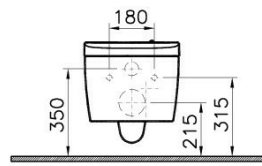

Name	V-Care Smart WC
Collection	V-Care
Colour	White
Designer	VitrA Design Team
Size	60 cm
Soft close	Yes
Certificate	KIWA
Certificate	CE
Segments	Mid-senior
Flush Type	Dual

Product Code: 5674B003-6103

## Description

Essential model, White, 60 cm, Wall-Hung, Rim-ex

- \*Duvar kalınlığına göre ilave boru gerekebilir.
- \*Additional pipe may be required due to wall thickness
- \*Ein zusätzliches Abflrohr ist je nach Wandstärke erforderlich

VitrA reserves the right to make changes in products and technical details without prior notice.

All drawings contain the necessary measurements which are subject to standard tolerances. For exact measurements, in particular for customized installation scenarios, it can only be taken from the finished ceramic product.