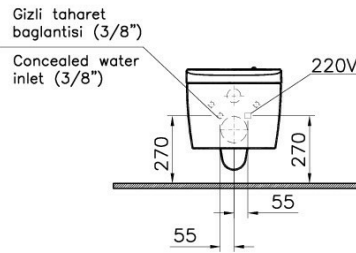

Name	V-Care Smart WC
Collection	V-Care
Colour	White
Designer	VitrA Design Team
Size	60 cm
Soft close	Yes
Certificate	KIWA
Certificate	CE
Segments	Mid-senior
Flush Type	Dual

Product Code: 5674B003-6103

## Description

Essential model, White, 60 cm, Wall-Hung, Rim-ex

- \*Duvar kalınlığına göre ilave boru gerekebilir.
- \*Additional pipe may be required due to wall thickness
- \*Ein zusätzliches Abflrohr ist je nach Wandstärke erforderlich

VitrA reserves the right to make changes in products and technical details without prior notice.

All drawings contain the necessary measurements which are subject to standard tolerances. For exact measurements, in particular for customized installation scenarios, it can only be taken from the finished ceramic product.