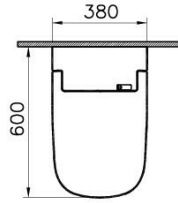

Name	V-Care Smart WC
Collection	V-Care
Colour	White
Designer	VitrA Design Team
Size	60 cm
Soft close	Yes
Certificate	KIWA
Certificate	CE
Segments	Mid-senior
Flush Type	Dual

Product Code: 5674B003-6103

## Description

Essential model, White, 60 cm, Wall-Hung, Rim-ex

- \*Duvar kalınlığına göre ilave boru gerekebilir.
- \*Additional pipe may be required due to wall thickness
- \*Ein zusätzliches Abflrohr ist je nach Wandstärke erforderlich

VitrA reserves the right to make changes in products and technical details without prior notice.

All drawings contain the necessary measurements which are subject to standard tolerances. For exact measurements, in particular for customized installation scenarios, it can only be taken from the finished ceramic product.