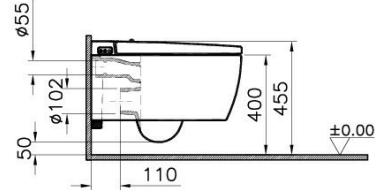

Name	V-Care Smart WC
Collection	V-Care
Colour	White
Designer	VitrA Design Team
Size	60 cm
Soft close	Yes
Certificate	KIWA
Certificate	CE
Segments	Mid-senior
Flush Type	Dual

Product Code: 5674B003-6103

## Description

Essential model, White, 60 cm, Wall-Hung, Rim-ex

- \*Duvar kalınlığına göre ilave boru gerekebilir.
- \*Additional pipe may be required due to wall thickness
- \*Ein zusätzliches Abflrohr ist je nach Wandstärke erforderlich

VitrA reserves the right to make changes in products and technical details without prior notice.

All drawings contain the necessary measurements which are subject to standard tolerances. For exact measurements, in particular for customized installation scenarios, it can only be taken from the finished ceramic product.