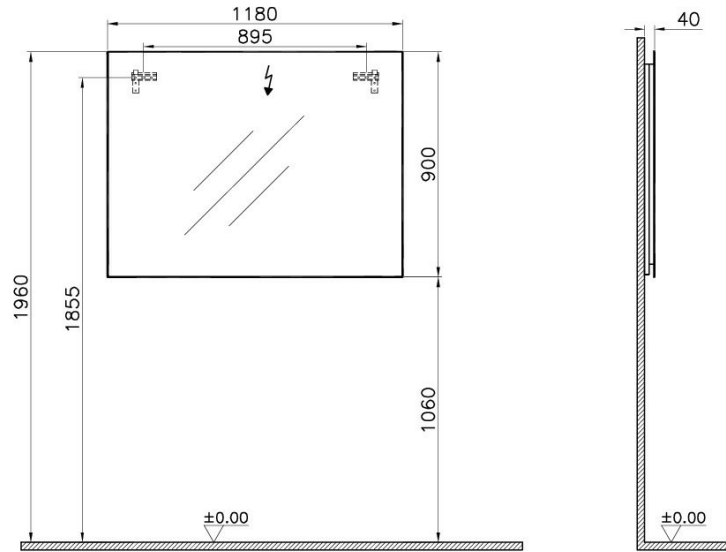

Name	Istanbul Illuminated Mirror
Designer	Ross Lovegrove
Guarantee	2 Years
Lighting type	Led Lighting
Lighting	Yes
Finish-Body	Melamine
Light Operation Type	Touch Sensor
Width	120 cm
Depth	4 cm

Product Code: 56560

Description

120 cm

VitrA reserves the right to make changes in products and technical details without prior notice.

All drawings contain the necessary measurements which are subject to standard tolerances. For exact measurements, in particular for customized installation scenarios, it can only be taken from the finished ceramic product.