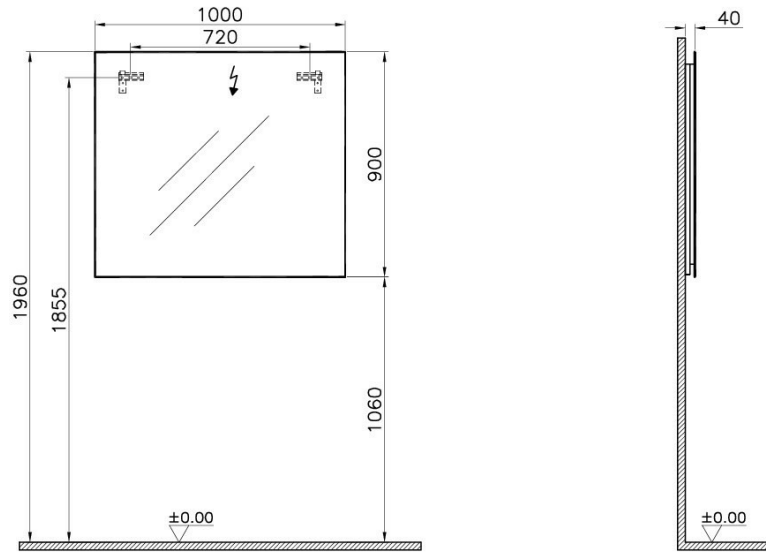

Name	Istanbul Illuminated Mirror
Designer	Ross Lovegrove
Guarantee	2 Years
Lighting type	Led Lighting
Lighting	Yes
Finish-Body	Melamine
Light Operation Type	Touch Sensor
Width	100 cm
Depth	4 cm

Product Code: 56559

Description

100 cm

VitrA reserves the right to make changes in products and technical details without prior notice.

All drawings contain the necessary measurements which are subject to standard tolerances. For exact measurements, in particular for customized installation scenarios, it can only be taken from the finished ceramic product.