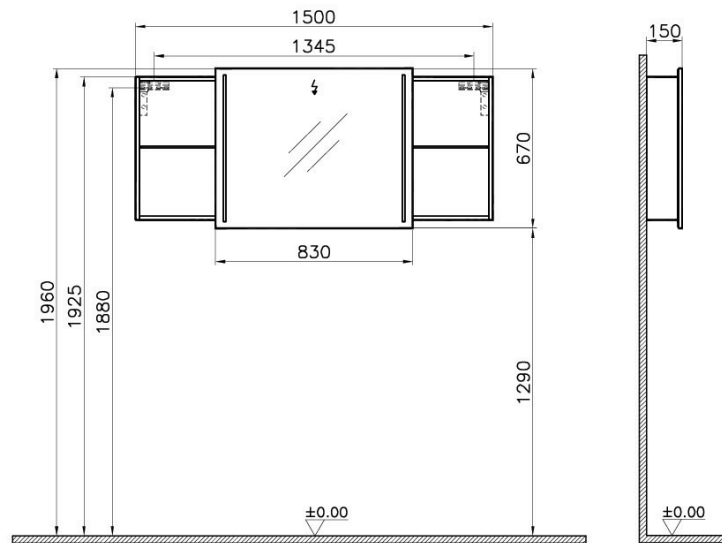

Name	Memoria Illuminated Mirror Cabinet
Colour	High Gloss Grey
Designer	Christophe Pillet
Assembly	Wall-Hung
Segments	Upper
Guarantee	2 Years
Lighting type	Sandblasted Led Lighting
Lighting	Yes
Finish-Body	Lacquer
Light Operation Type	Touch Sensor
Mounting	Fully Assembled
Width	150 cm
Depth	15 cm

### Description

150 cm, High Gloss Grey, with Sliding Door

VitrA reserves the right to make changes in products and technical details without prior notice.

All drawings contain the necessary measurements which are subject to standard tolerances. For exact measurements, in particular for customized installation scenarios, it can only be taken from the finished ceramic product.