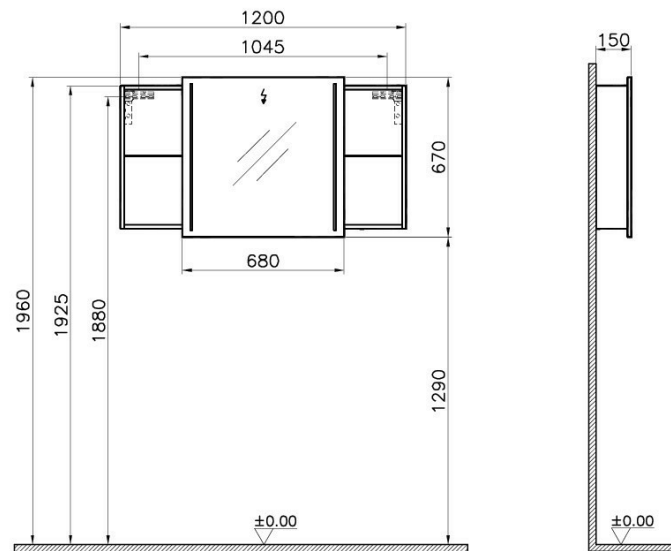

Name	Memoria Illuminated Mirror Cabinet
Colour	High Gloss Grey
Designer	Christophe Pillet
Assembly	Wall-Hung
Segments	Upper
Guarantee	2 Years
Lighting type	Sandblasted Led Lighting
Lighting	Yes
Finish-Body	Lacquer
Light Operation Type	Touch Sensor
Mounting	Fully Assembled
Width	120 cm
Depth	15 cm

Product Code: 56483

Description

120 cm, High Gloss Grey, with Sliding Door

VitrA reserves the right to make changes in products and technical details without prior notice.

All drawings contain the necessary measurements which are subject to standard tolerances. For exact measurements, in particular for customized installation scenarios, it can only be taken from the finished ceramic product.