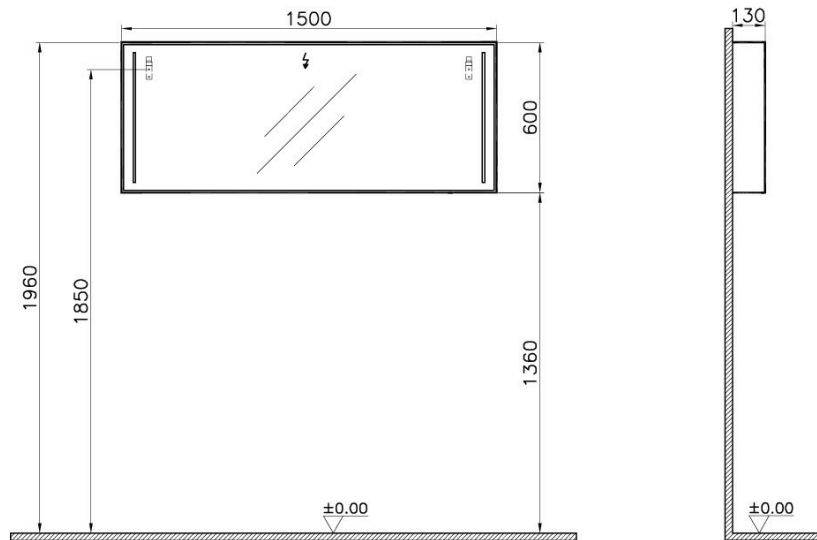

Name	Memoria Illuminated Mirror
Colour	High Gloss Grey
Designer	Christophe Pillet
Assembly	Wall-Hung
Segments	Upper
Guarantee	2 Years
Lighting type	Sandblasted Led Lighting
Lighting	Yes
Finish-Body	Lacquer
Light Operation Type	Touch Sensor
Mounting	Fully Assembled
Width	150 cm
Depth	13 cm

Product Code: 56480

Description

150 cm, High Gloss Grey

VitrA reserves the right to make changes in products and technical details without prior notice.

All drawings contain the necessary measurements which are subject to standard tolerances. For exact measurements, in particular for customized installation scenarios, it can only be taken from the finished ceramic product.