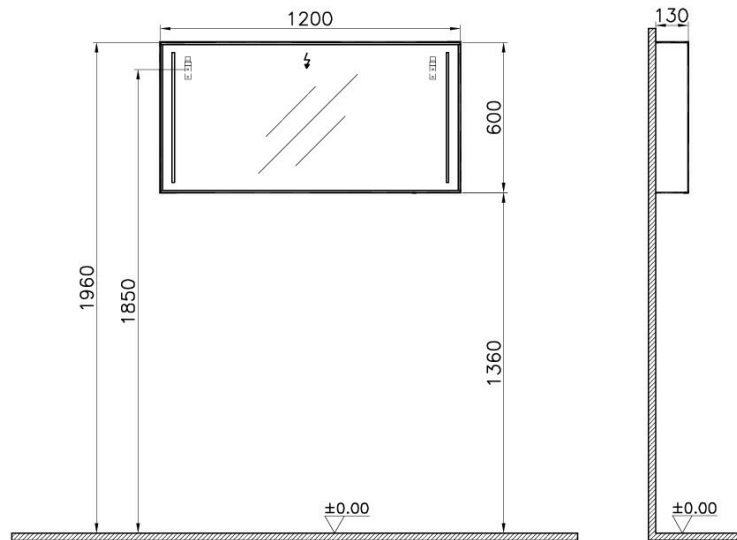

Name	Memoria Illuminated Mirror
Colour	High Gloss Grey
Designer	Christophe Pillet
Assembly	Wall-Hung
Segments	Upper
Guarantee	2 Years
Lighting type	Sandblasted Led Lighting
Lighting	Yes
Finish-Body	Lacquer
Light Operation Type	Touch Sensor
Mounting	Fully Assembled
Width	120 cm
Depth	13 cm

### Description

120 cm, High Gloss Grey

VitrA reserves the right to make changes in products and technical details without prior notice.

All drawings contain the necessary measurements which are subject to standard tolerances. For exact measurements, in particular for customized installation scenarios, it can only be taken from the finished ceramic product.