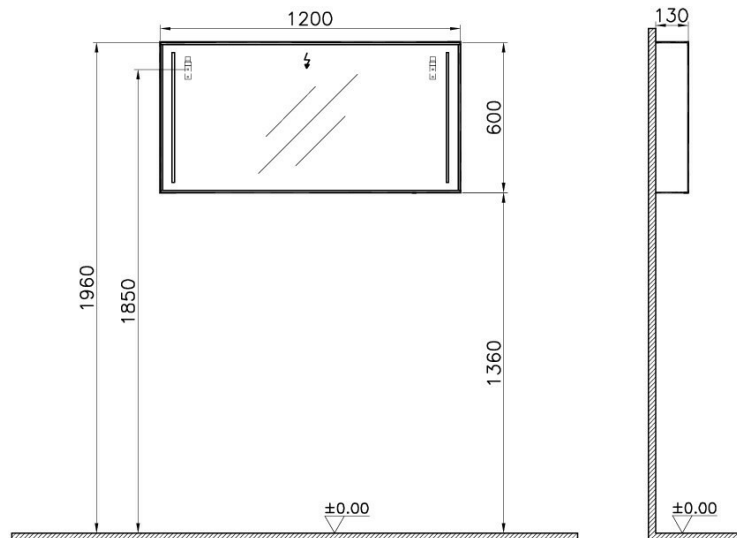

Name	Memoria Illuminated Mirror
Colour	Chestnut
Designer	Christophe Pillet
Assembly	Wall-Hung
Segments	Upper
Guarantee	2 Years
Lighting type	Sandblasted Led Lighting
Lighting	Yes
Finish-Body	Wood Veneer
Light Operation Type	Touch Sensor
Mounting	Fully Assembled
Width	120 cm
Depth	13 cm

Product Code: 56476

Description

120 cm, Chestnut

VitrA reserves the right to make changes in products and technical details without prior notice.

All drawings contain the necessary measurements which are subject to standard tolerances. For exact measurements, in particular for customized installation scenarios, it can only be taken from the finished ceramic product.