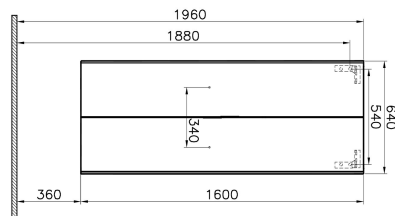

Name	Nest Tall Unit
Colour	High Gloss White
Designer	Pentagon Design
Assembly	Wall-Hung
Soft close	Soft Close
Segments	Middle
Guarantee	2 Years
Lighting	No
Finish-Body	Thermoform
Finish-Front	Thermoform
Cabinet Type	2 Doors
Mounting	Fully Assembled
Width	64 cm
Depth	37 cm

Product Code: 56429

Description

160 cm, High Gloss White

VitrA reserves the right to make changes in products and technical details without prior notice.

All drawings contain the necessary measurements which are subject to standard tolerances. For exact measurements, in particular for customized installation scenarios, it can only be taken from the finished ceramic product.