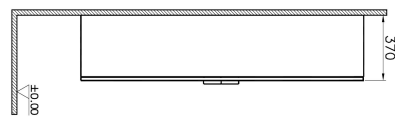

Name	Nest Tall Unit
Colour	High Gloss White
Designer	Pentagon Design
Assembly	Wall-Hung
Soft close	Soft Close
Segments	Middle
Guarantee	2 Years
Lighting	No
Finish-Body	Thermoform
Finish-Front	Thermoform
Cabinet Type	2 Doors
Mounting	Fully Assembled
Width	64 cm
Depth	37 cm

Product Code: 56429

Description

160 cm, High Gloss White

VitrA reserves the right to make changes in products and technical details without prior notice.

All drawings contain the necessary measurements which are subject to standard tolerances. For exact measurements, in particular for customized installation scenarios, it can only be taken from the finished ceramic product.