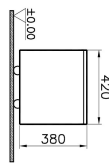

Name	Nest Laundry Unit
Colour	High Gloss White
Designer	Pentagon Design
Assembly	Footed
Soft close	Soft Close
Segments	Middle
Guarantee	2 Years
Lighting	No
Finish-Body	Thermoform
Mounting	Fully Assembled
Width	100 cm
Depth	42 cm

Product Code: 56426

Description

100 cm, High Gloss White, with Wheels

VitrA reserves the right to make changes in products and technical details without prior notice.

All drawings contain the necessary measurements which are subject to standard tolerances. For exact measurements, in particular for customized installation scenarios, it can only be taken from the finished ceramic product.