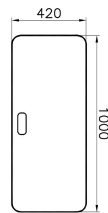

Name	Nest Laundry Unit
Colour	High Gloss White
Designer	Pentagon Design
Assembly	Footed
Soft close	Soft Close
Segments	Middle
Guarantee	2 Years
Lighting	No
Finish-Body	Thermoform
Mounting	Fully Assembled
Width	100 cm
Depth	42 cm

Product Code: 56426

Description

100 cm, High Gloss White, with Wheels

VitrA reserves the right to make changes in products and technical details without prior notice.

All drawings contain the necessary measurements which are subject to standard tolerances. For exact measurements, in particular for customized installation scenarios, it can only be taken from the finished ceramic product.