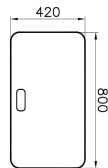

Name	Nest Laundry Unit
Colour	High Gloss White
Designer	Pentagon Design
Assembly	Footed
Soft close	Soft Close
Segments	Middle
Guarantee	2 Years
Lighting	No
Finish-Body	Thermoform
Mounting	Fully Assembled
Width	80 cm
Depth	42 cm

Product Code: 56425

Description

80 cm, High Gloss White, with Wheels

VitrA reserves the right to make changes in products and technical details without prior notice.

All drawings contain the necessary measurements which are subject to standard tolerances. For exact measurements, in particular for customized installation scenarios, it can only be taken from the finished ceramic product.