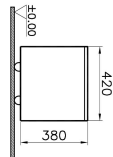

Name	Nest Laundry Unit
Colour	High Gloss White
Designer	Pentagon Design
Assembly	Footed
Soft close	Soft Close
Segments	Middle
Guarantee	2 Years
Lighting	No
Finish-Body	Thermoform
Mounting	Fully Assembled
Width	80 cm
Depth	42 cm

Product Code: 56425

Description

80 cm, High Gloss White, with Wheels

VitrA reserves the right to make changes in products and technical details without prior notice.

All drawings contain the necessary measurements which are subject to standard tolerances. For exact measurements, in particular for customized installation scenarios, it can only be taken from the finished ceramic product.